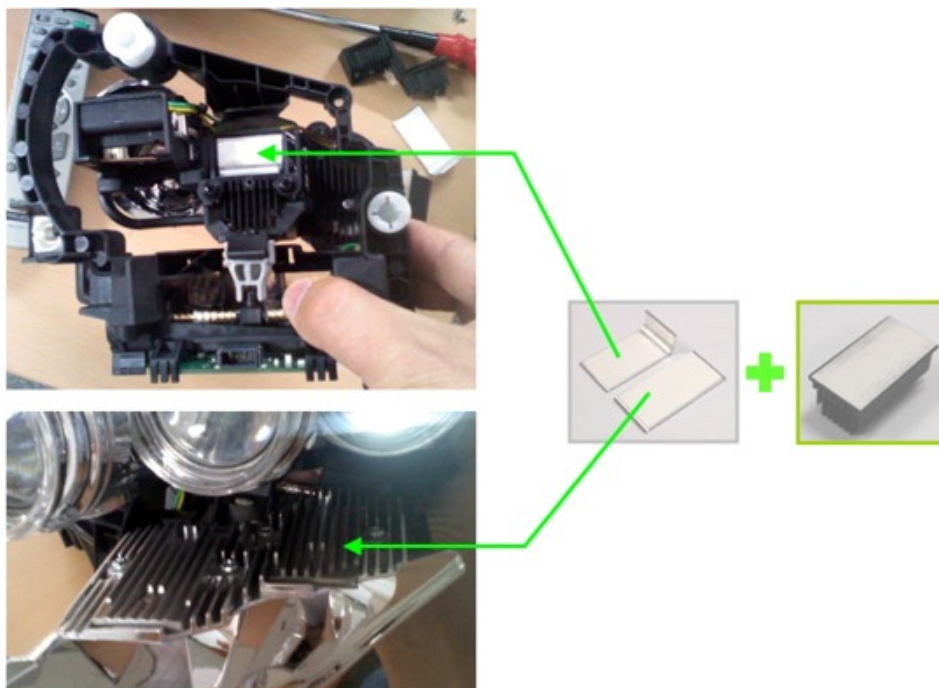

Dimensional Data:

AMEC Thermasol

1-2 Steam Mill Lane, Great Yarmouth, Norfolk, NR31 0HP

Telephone: +44(0) 1493 668622

Fax: +44(0) 1493 668623

Email: sales@amecthermasol.co.uk

Website: www.amecthermasol.co.uk